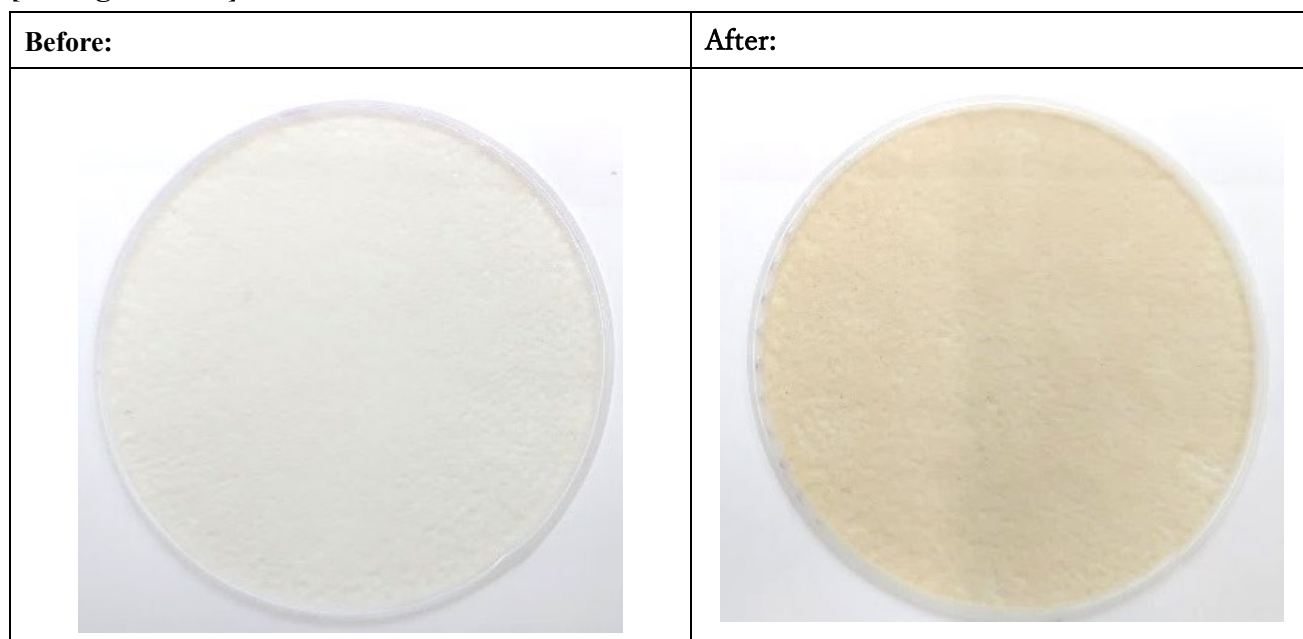

Kikkoman Biochemifa Company

2-1-1, Nishi-Shinbashi, Minato-ku
Tokyo, 105-003, Japan

October 2025

Notice regarding the color of Easy Plate YM-R cultivation area

To Our Valued Business Partners,

We hereby notify you that the color of the Easy Plate YM-R cultivation area is different in new production lots. As documented in the assessments provided in an attached document, this difference does not affect product performance.

[Products]

Product Code	Product Name
61977	Easy Plate YM-R

[Change Details]

[Schedule]

This change will be applied from the new lot.

[Contacts and Inquiry]

[Contact Form for Business Partners](#)